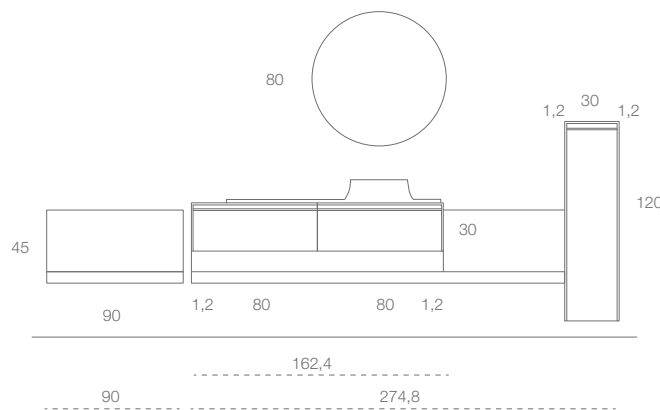

T 02
p. 16

Dimensioni
Area Dry:
L275 x P51 x H120 cm

Area Wet:
L90 x P51 x H45 cm

AREA DRY
Basi
Top e fianchi
Rovere Tabacco (WR.503)

Panca e mensola sotto-base
Gres Ceppo di Gré (GR.411)
Panca con retroilluminazione LED

Lavabo Vassoio
Solid Surface Laccato Opaco Grigio Piombo (LO.316)
L140 x P49 cm

Colonna
Rovere Tabacco (WR.503)
L32 x P51 x H120 cm

Specchio
Ø80 cm
con retroilluminazione LED

AREA WET
Panca
Gres Ceppo di Gré (GR.411)
con retroilluminazione LED

Dimensions
Dry Area:
L275 x D51 x H120 cm

Wet Area:
L90 x D51 x H45 cm

DRY AREA
Cabinets
Top and sides
Rovere Tabacco (WR.503)

Bench and shelf under cabinet
Gres Ceppo di Gré (GR.411)
Bench with LED backlight

Vassoio washbasin
Lacquered Matt Grigio Piombo Solid Surface (LO.316)
L140 x D49 cm

Column
Rovere Tabacco (WR.503)
L32 x D51 x H120 cm

Mirror
Ø80 cm
with LED backlight

WET AREA
Bench
Gres Ceppo di Gré (GR.411)
with LED backlight