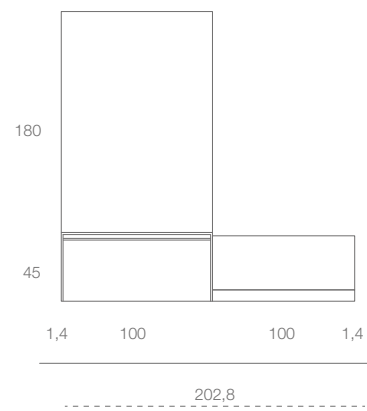

T 09
p. 44

Dimensioni
L203 x P51 x H45 cm

Anta base portalavabo
Rovere Tabacco (WR.503)

Top con lavabo integrato
Fianchi
Gres Industrial Ivory (GR.415)

Specchio
L103 x H180 cm
con retroilluminazione LED

Panca
Gres Industrial Ivory (GR.415)
con retroilluminazione LED

Dimensions
L203 x D51 x H45 cm

Washbasin cabinet front
Rovere Tabacco (WR.503)

Top with integrated basin
Sides
Gres Industrial Ivory (GR.415)

Mirror
L103 x H180 cm
with LED backlight

Bench
Gres Industrial Ivory (GR.415)
with LED backlight