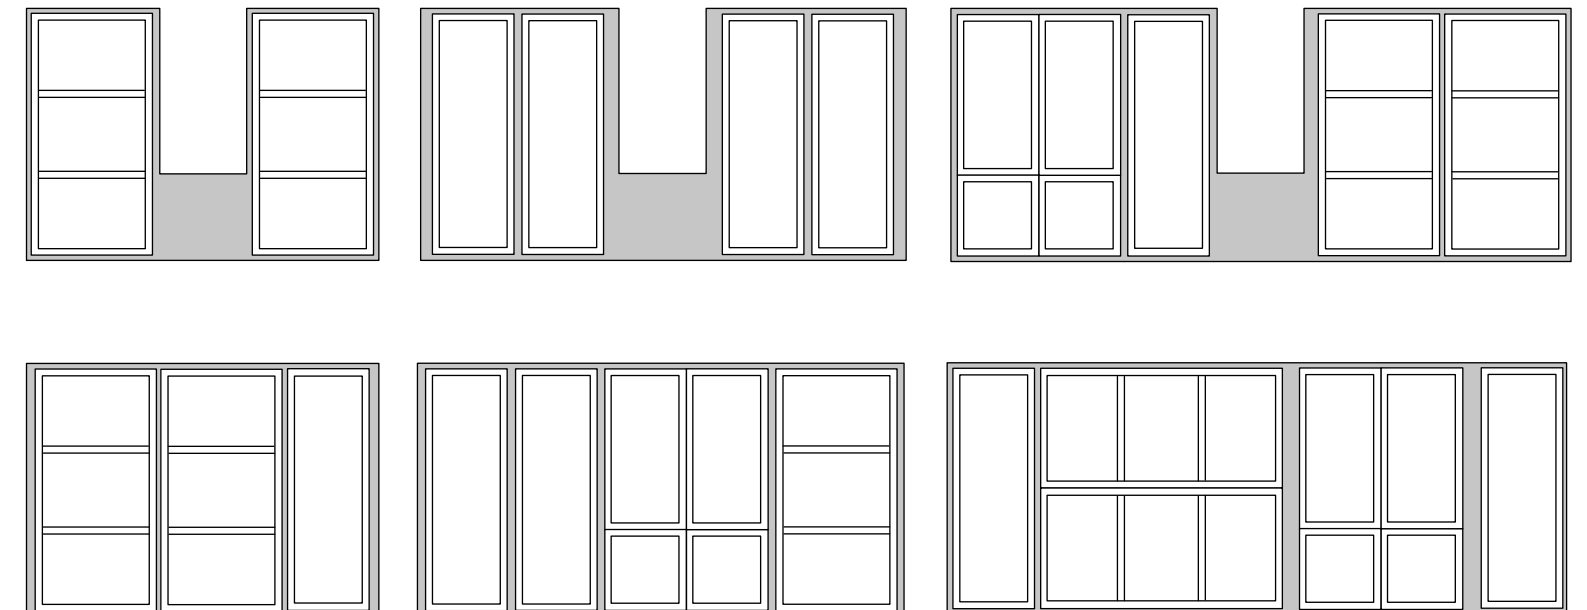

Tosca is characterized by an extreme freedom in composition. Cabinets can in fact be combined to create compact or extended seamless solutions that blend into the available space. The bench can become a shelf, top or seat depending on your needs and it is an element that connects all parts of the modular composition for a perfectly integrated result into the surrounding architecture.

Organizzazione dello spazio

Organizing the space

La collezione si correda di diversi complementi per consentire un'organizzazione degli spazi ottimale all'interno dei cassetti e sul top, e da una colonna con profondità maggiorata, che diventa un efficace elemento contenitivo.

The collection is equipped with various accessories, to better organize the space inside the drawers and on the cabinet top, and with a column characterized by an increased depth, which becomes an efficient storage element.