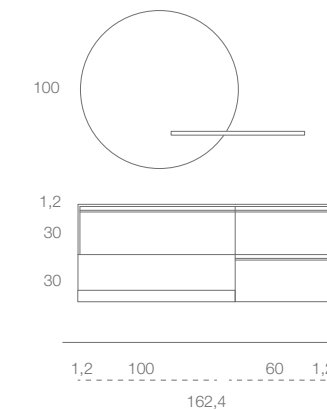

T 04
p. 24

Dimensioni
L162 x P51 x H60 cm

Base portalavabo
Laccato Lucido Rosso Rubino (LL.118)

Top con lavabo integrato
Fianchi
Solid Surface Laccato Lucido Rosso Rubino (LL.118)

Base contenitore
Laccato Lucido Rosso Rubino (LL.118) + Rovere Wengè (WR.507)

Mensola sotto-base
Rovere Wengè (WR.507)

Specchio
Ø100 cm
con retroilluminazione LED
e mensola Rovere Wengè (WR.507) L90 cm

Dimensions
L162 x D51 x H60 cm

Washbasin cabinet
Lacquered Glossy Rosso Rubino (LL.118)

Top with integrated basin
Sides
Lacquered Glossy Rosso Rubino Solid Surface (LL.118)

Base cabinet
Lacquered Glossy Rosso Rubino (LL.118) + Rovere Wengè (WR.507)

Shelf under cabinet
Rovere Wengè (WR.507)

Mirror
Ø100 cm
with LED backlight
and shelf in Rovere Wengè (WR.507) L90 cm