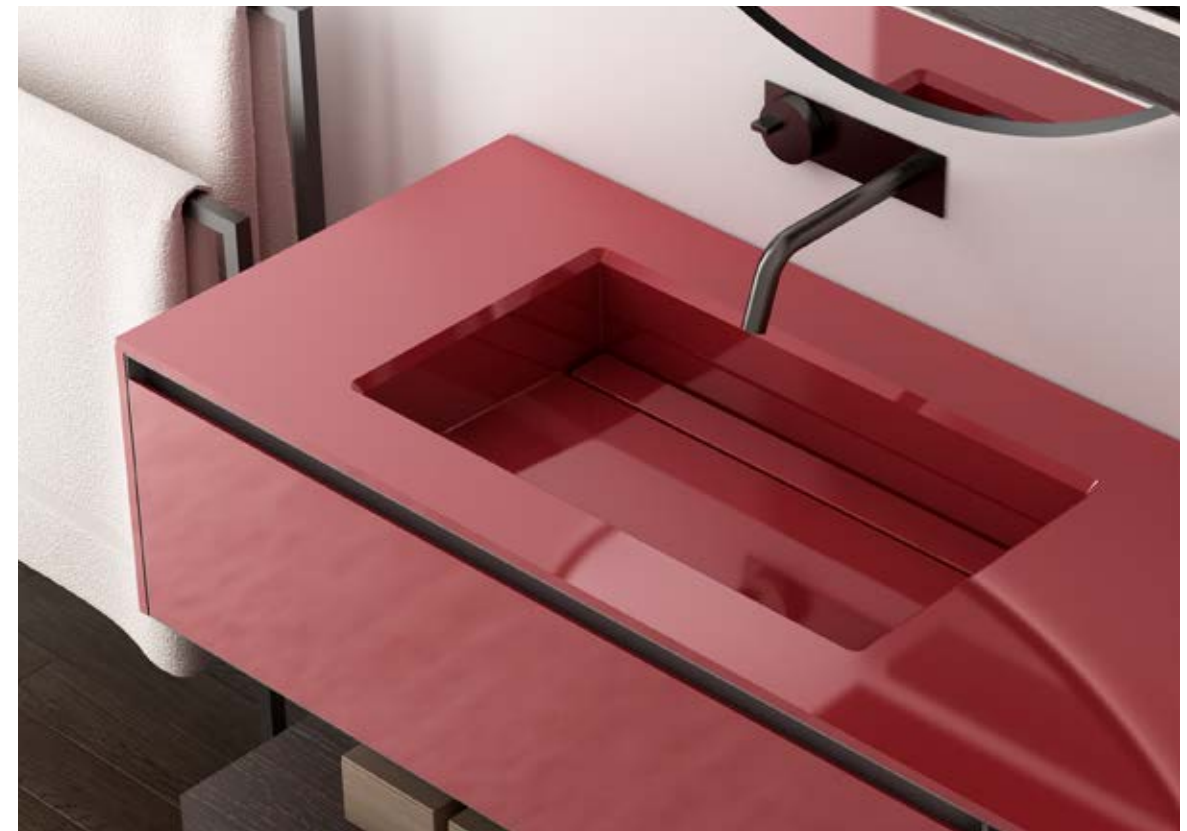

Mirror

Ø100 cm
with LED backlight
and shelf in Rovere Wengè (WR.507) L90 cm

Top con lavabo integrato Solid Surface Laccato Lucido Rosso Rubino (LL.118).

Top with integrated basin in Lacquered Glossy Rosso Rubino Solid Surface (LL.118).