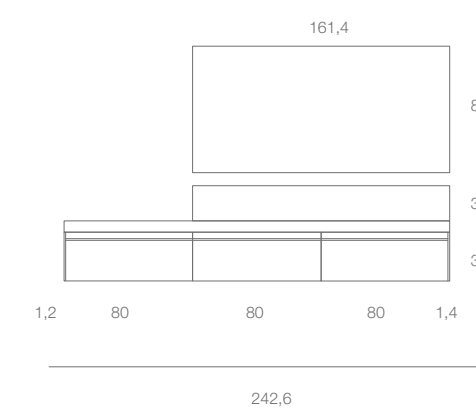

T 08
p. 40

Dimensioni
L243 x D51 x H30 cm

Top con schienale, lavabi integrati e fianco
Gres Pietra Grey (GR.410)

Basi portalavabo
Gres Pietra Grey (GR.410) Rovere Naturale (WR.541)

Base contenitore Fianco
Rovere Naturale (WR.541)

Specchio
L162 x H80 cm con retroilluminazione LED

Dimensions
L243 x D51 x H30 cm

L shape top with integrated basins and side
Gres Pietra Grey (GR.410)

Washbasin cabinet
Gres Pietra Grey (GR.410) Rovere Naturale (WR.541)

Base Cabinet Side
Rovere Naturale (WR.541)

Mirror
L162 x H80 cm with LED backlight