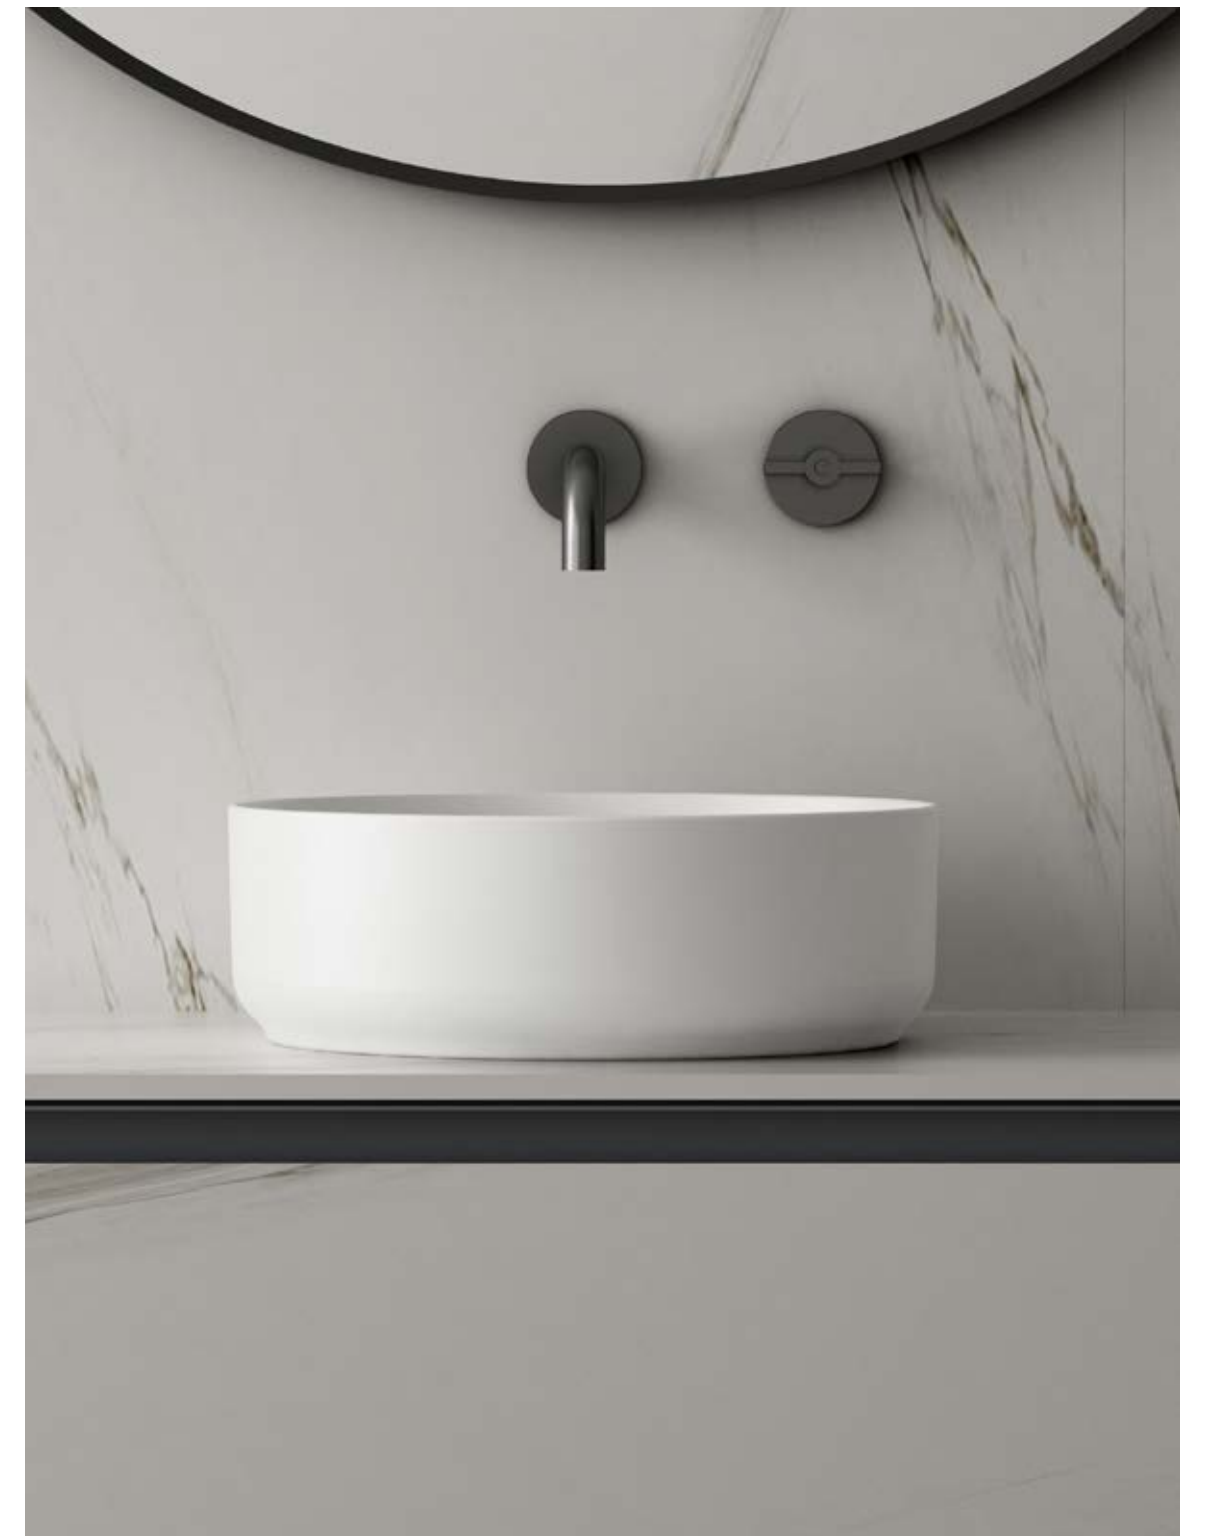

LAVABO IN CERAMICA
CERAMIC WASHBASIN

Caratterizzati da nuances naturali dal finish satinato e setoso al tatto, i lavabi in appoggio in ceramica si integrano in maniera armoniosa con i top dei mobili e sono disponibili in tre varianti dalle forme organiche e dall'estetica essenziale.

Characterized by natural nuances with a satin finish, silky to the touch, ceramic washbasins can harmoniously integrate with the tops and are available in three variants with organic shapes and essential aesthetics.

Dimensioni disponibili

Available dimensions

LxPxH / LxDxH

Rettangolare / Rectangular
50x36x12 cm

Ovale / Oval
55x36x12 cm

Circolare / Round
Ø36 x12 cm

Colori

Colors

Bianco Lucido (CEL.001)
Bianco Opaco (CER.001)
Taupe Opaco (CER.002)
Antracite Opaco (CER.003)
Avorio Opaco (CER.004)
Nero Opaco (CER.005)

Glossy White (CEL.001)
Matt White (CER.001)
Matt Taupe (CER.002)
Matt Anthracite (CER.003)
Matt Ivory (CER.004)
Matt Black (CER.005)