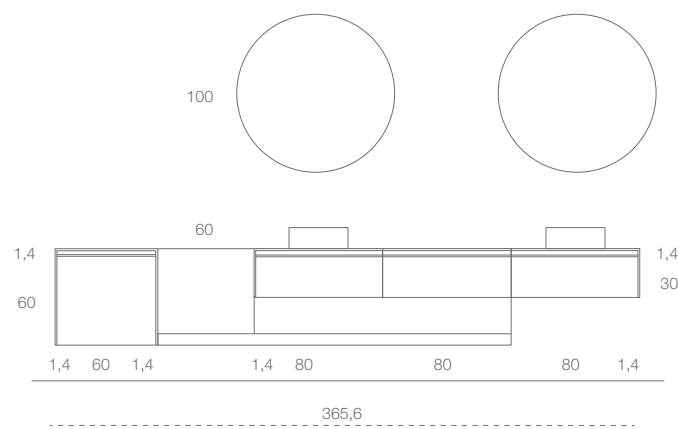

T 06
p. 32

Dimensioni
L366 x P51 x H60 cm

Basi
Top e fianchi
Gres Carrara Extra (GR.401)

Panca e mensola sotto-base
Rovere Grigio (WR.542) con retroilluminazione LED

Lavabi d'appoggio
Ceramica Bianco Opaco (CER.001)
L50 x P36 x H12 cm

Specchi
Ø100 cm con retroilluminazione LED

Dimensions
L366 x D51 x H60 cm

Cabinets
Top and sides
Gres Carrara Extra (GR.401)

Bench and shelf under cabinet
Rovere Grigio (WR.542) with LED backlight

Countertop washbasins
Matt White Ceramic (CER.001)
L50 x D36 x H12 cm

Mirrors
Ø100 cm with LED backlight